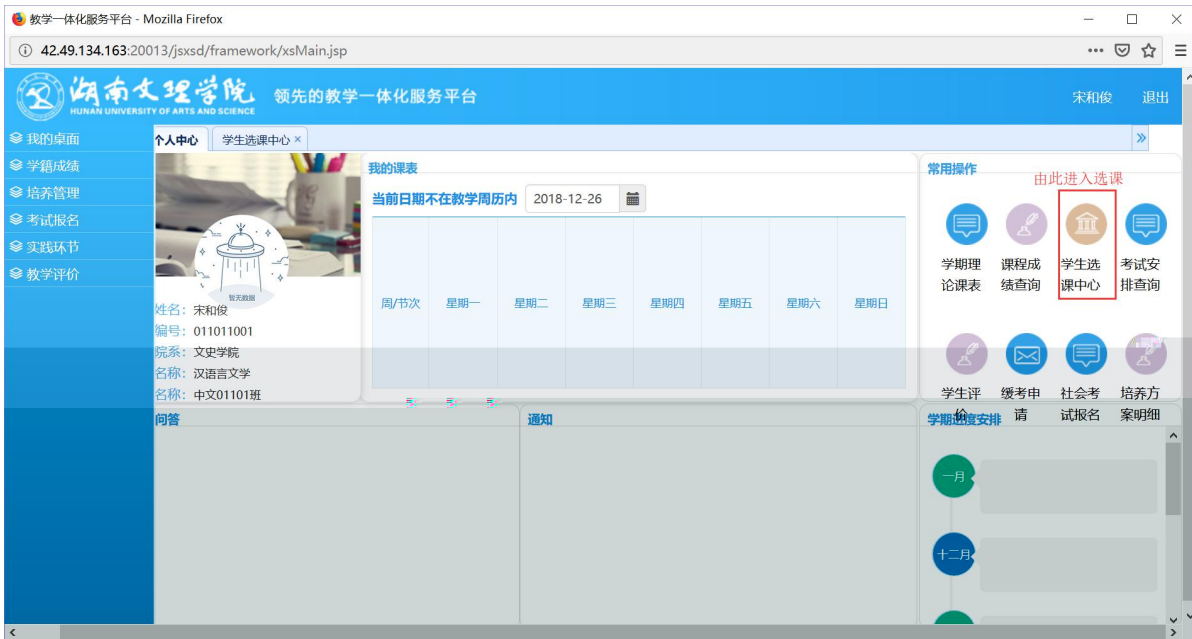

浏览器地址栏: 172.26.0.187/jsxsd/

湖南文理学院 HUNAN UNIVERSITY OF ARTS AND SCIENCE 教学一体化服务平台

用户登录

登录

温馨提示: 推荐使用E9以上浏览器以及360极速模式。

Copyright © 2017 湖南文理学院 湖南文理学院 湖南文理学院

选课学分情况

**公选课选课**

本学期选课学分/门数要求及已选情况							
	最高总学分	专业内跨年级选课(控制)		跨专业选课(控制)		校公共选修课选课(控制)	
		学分	门数	学分	门数	学分	门数
设置(控制)要求	不控制	不控制	不控制	不控制	不控制	2	1
已选统计	20.0	0.0	0	0.0	0	0.0	0

This screenshot shows a complex grid-based interface for course selection. The grid consists of multiple rows and columns. Each cell in the grid contains a small icon or text, and is surrounded by various colored buttons (yellow, green, red, blue) that likely represent different actions such as 'select', 'cancel', or 'confirm'. The interface is densely packed with these elements, suggesting a large number of available courses or options.

This screenshot shows a web browser window displaying a course selection page. The browser's address bar shows the URL: [42.49.134.163:20016/yxsxsbj/xsxxk/xsxxk\\_infaex/fx050\\_zzbid=16Ae86C7B7C1428F00142817851475000](http://42.49.134.163:20016/yxsxsbj/xsxxk/xsxxk_infaex/fx050_zzbid=16Ae86C7B7C1428F00142817851475000). The page content includes a list of courses with columns for course ID, name, credits, and status. Below the list is a table with columns for '课程号' (Course ID), '课程名' (Course Name), '学分' (Credits), '课程属性' (Course Attribute), '上课时间' (Class Time), '上课地点' (Class Location), '选课人数' (Number of Students Selected), '是否满额' (Is Full), and '操作' (Action). The '操作' column contains a '选课' (Select) button for each course. The page also features a search bar and a '选课' button at the top right.